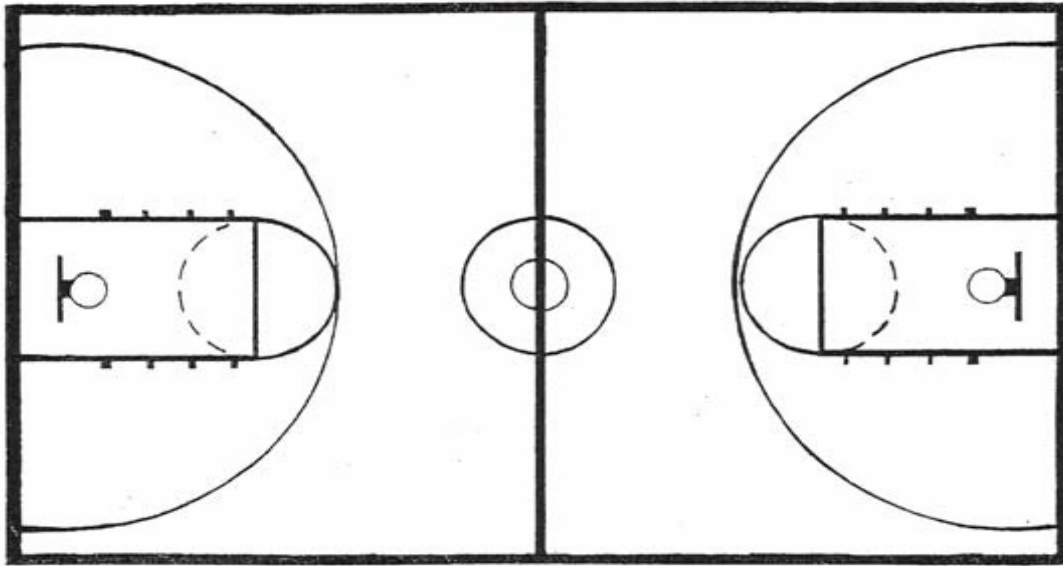

WPWBOA Pre-Game Conference Card

SCORERS and TIMERS

Pre-game Conference

● Rule Changes	● Block/Charge
● Bench	● Hand Checking
● Injured Player	● Post Play
● Double Whistle	● Switching
● Pre-Game Responsibilities	● No Long Switches
● On floor at 15:00	● On/Off Ball
● Call Captains at 14:30	● Lead/Trail
● Check Book at 11:00	● Closely Guarded
● Greet Coaches at 1:30	● Lead Help on Presses
● Jump Ball	● Interrupted Dribble
● Free Throw Responsibilities	● Making the Foul Call
● 3pt FG procedures	● Player/Team Control Fouls
● Throw-ins	● Shot at Buzzer
● Eye Contact	● Inadvertent Whistle
● Technical Fouls	● Assistant Coaches/Bench
● Time Out Responsibilities	● Special Situations
● Jewelry	